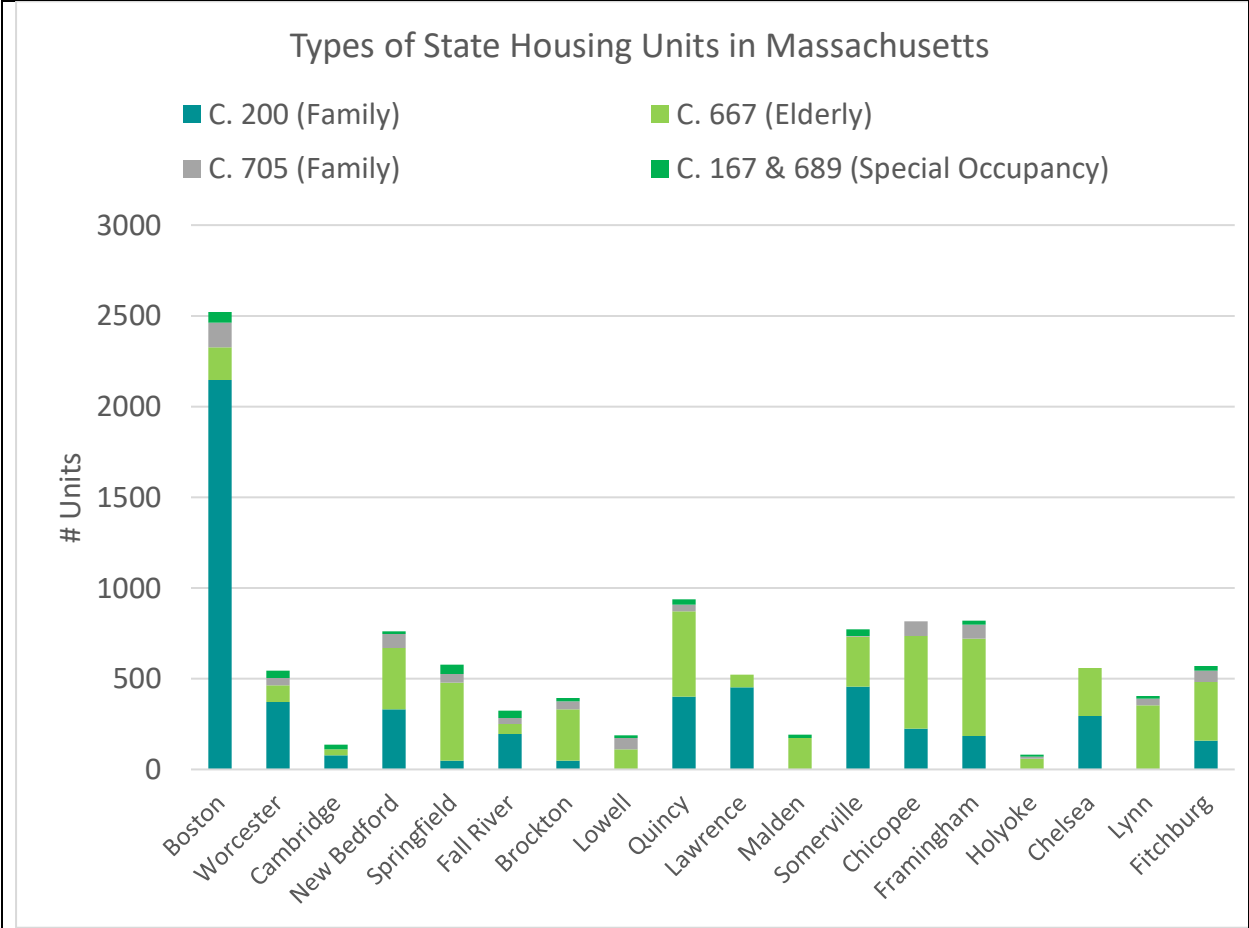

Distribution of Housing Units Across 18 PHAs in Massachusetts

Figure 1. Total (State and Federal) housing units for 18 Massachusetts Public Housing Authorities.

Figure 2. Amount of federal and state housing units available in 18 Massachusetts Public Housing Authorities relative to their total units.

Figure 3. Amount of federal and state housing units available in 18 Massachusetts Public Housing Authorities as percentages of their total units.

Figure 4. Types of state housing units available in 18 Massachusetts Public Housing Authorities.