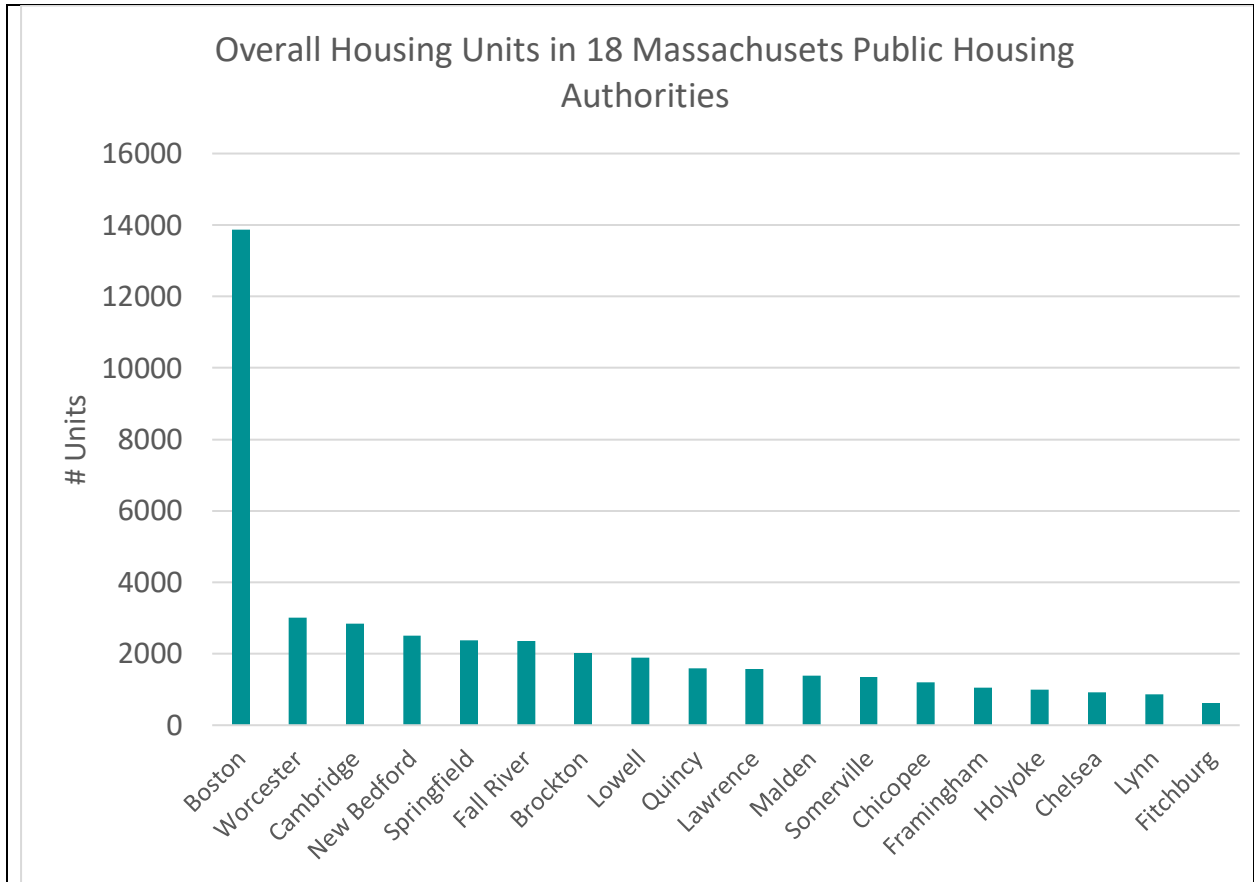

Distribution of Housing Units Across 18 PHAs in Massachusetts

Figure 1. Total (State and Federal) housing units for 18 Massachusetts Public Housing Authorities.

Figure 2. Amount of federal and state housing units available in 18 Massachusetts Public Housing Authorities relative to their total units.