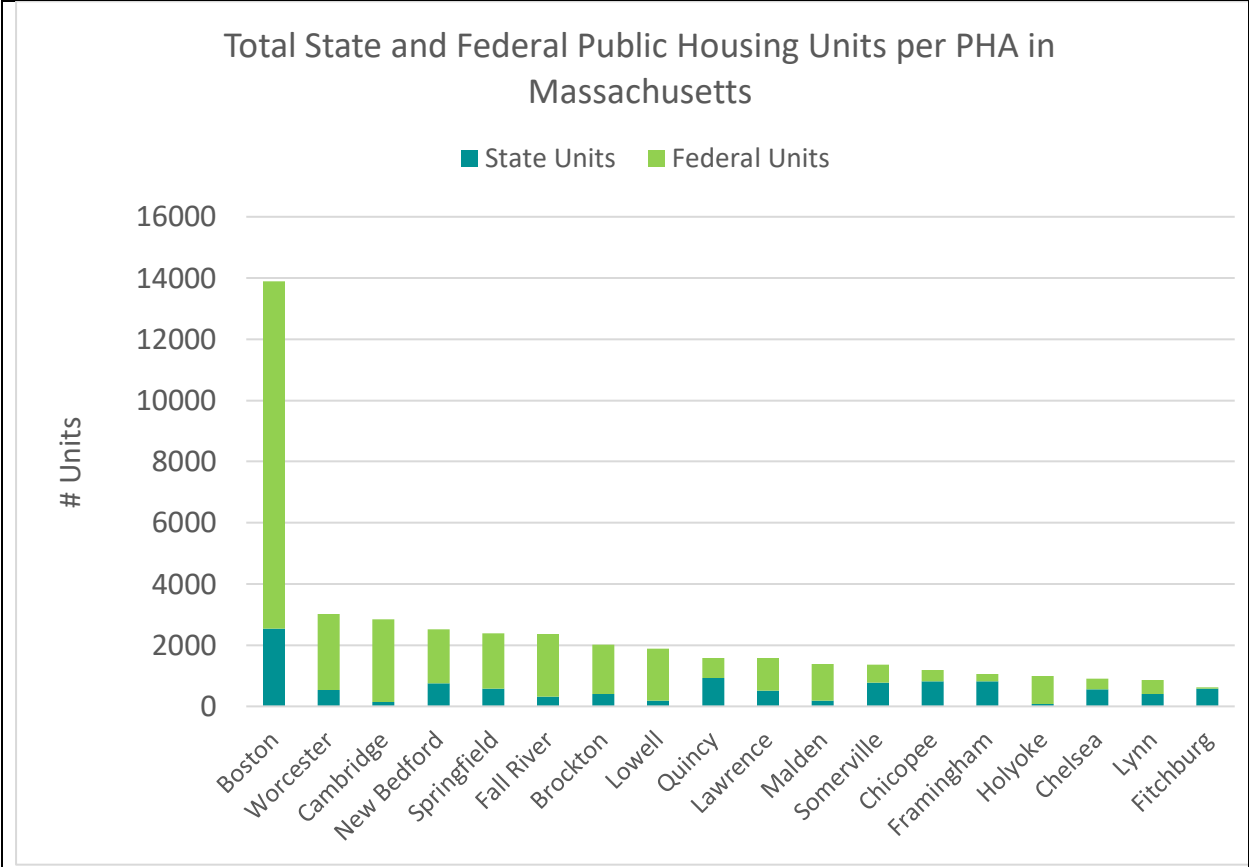

Distribution of Housing Units Across 18 PHAs in Massachusetts

Figure 1. Total (State and Federal) housing units for 18 Massachusetts Public Housing Authorities.

Figure 2. Amount of federal and state housing units available in 18 Massachusetts Public Housing Authorities relative to their total units.