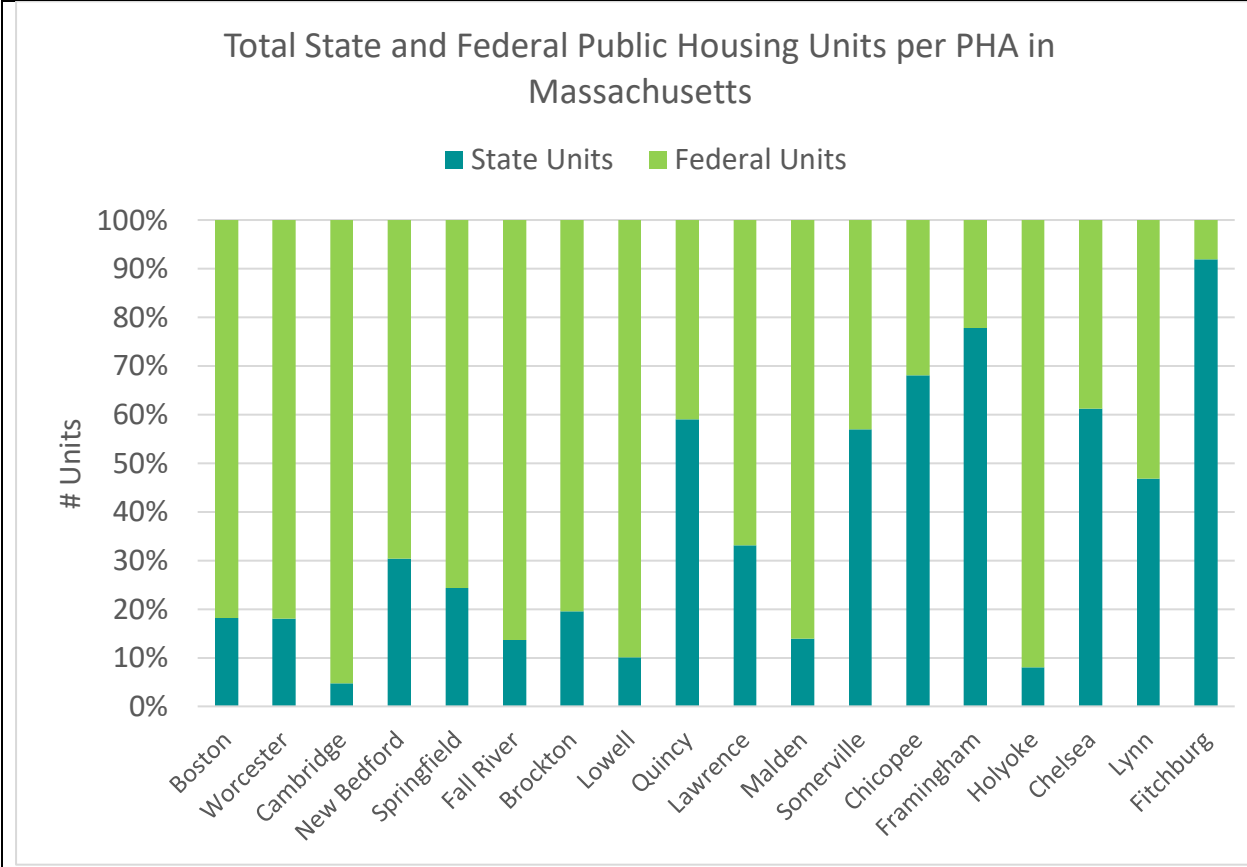

Distribution of Housing Units Across 18 PHAs in Massachusetts

Figure 1. Total (State and Federal) housing units for 18 Massachusetts Public Housing Authorities.

Figure 2. Amount of federal and state housing units available in 18 Massachusetts Public Housing Authorities relative to their total units.